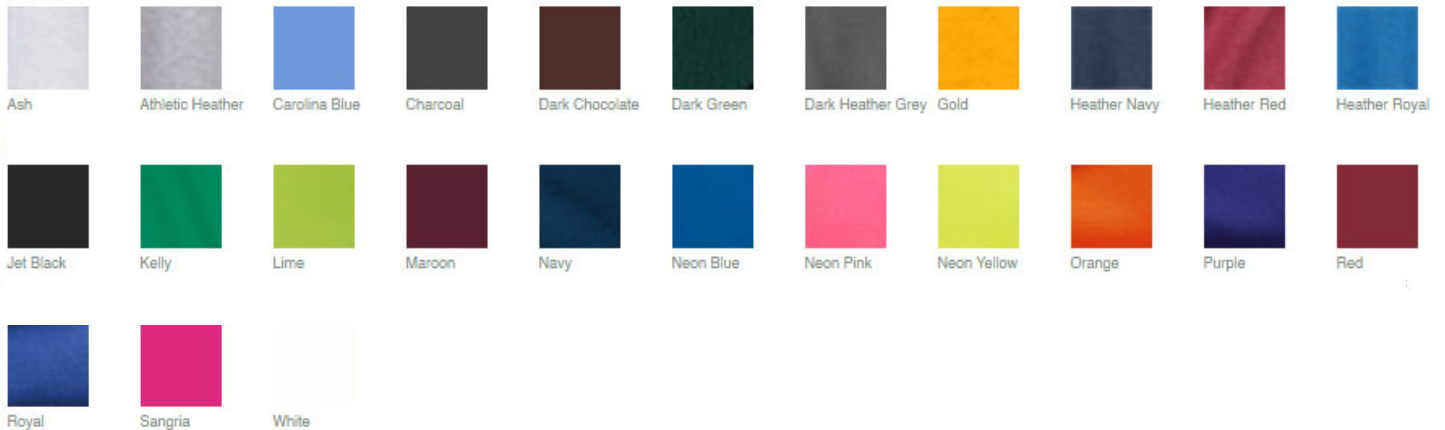

SIZE CHART

	S	M	L	XL	2XL	3XL	4XL
Chest	35-37	38-40	41-43	44-46	47-49	50-53	54-57

1 ABC CARD