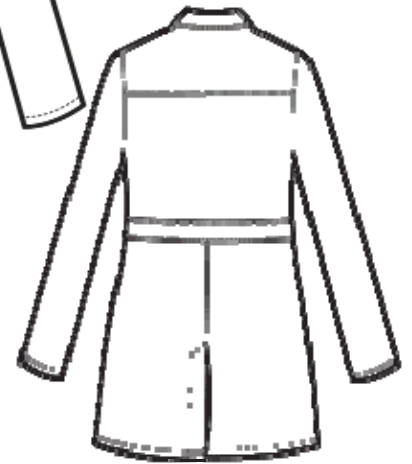

#144 Men's Lab Coat

Men's Sizes:
XS—5XL

	XXS	XS	S	M	L	XL	2X	3X	4X	5X
Chest	31-32	33-34	35-37	38-40	41-44	45-48	49-52	53-56	57-60	61-64
Waist	23-24	25-26	27-29	30-32	33-36	37-40	41-44	45-48	49-52	53-57
Hip	32-33	34-35	36-38	39-41	42-45	46-49	50-53	54-57	58-61	62-65

1 ABC CARD