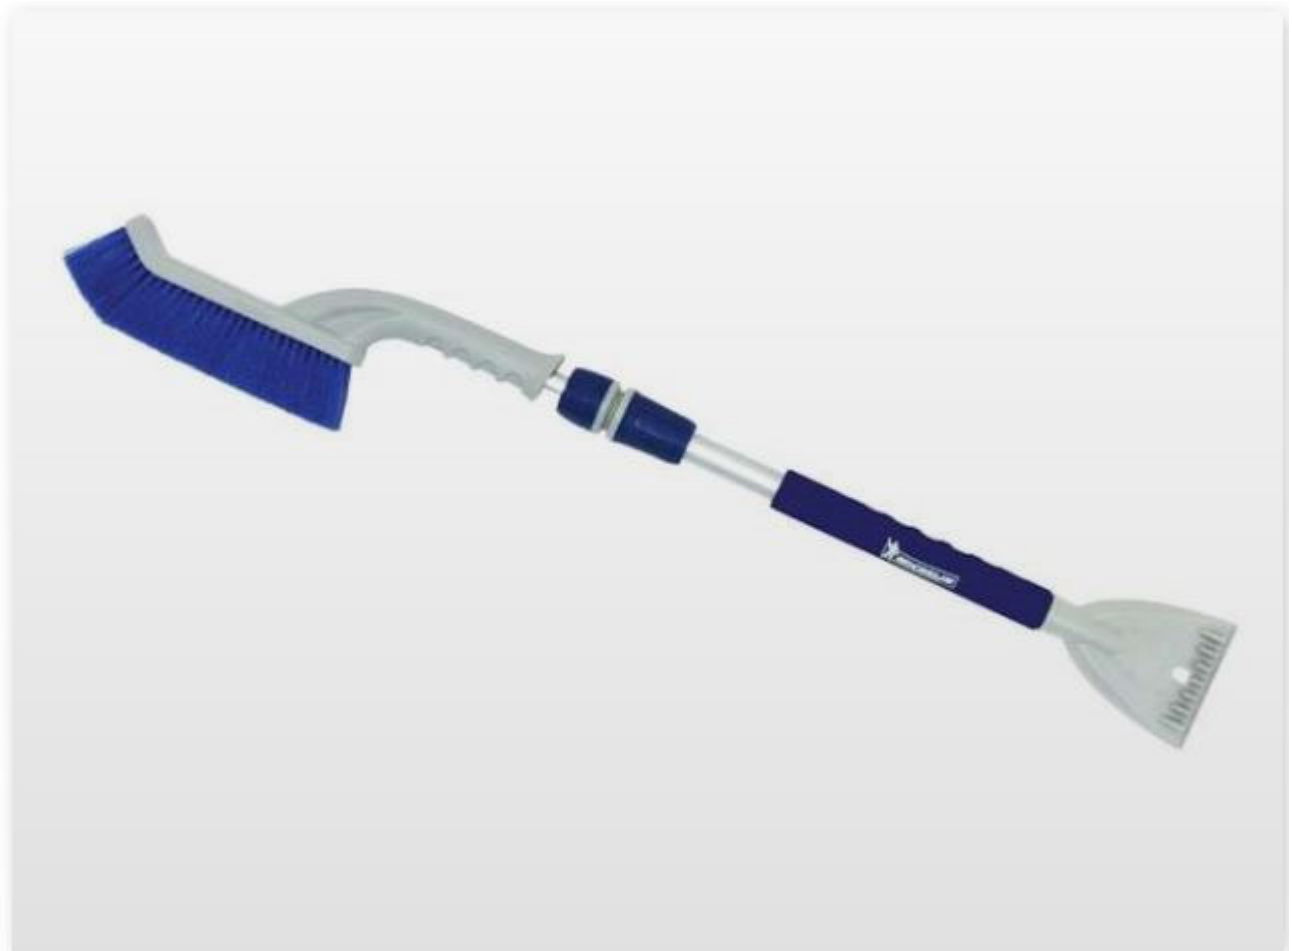

## #190 Michelin 45" Telescopic Snow Brush

**This snow brush features a curved brush tip and ice scraper to help tackle heavy snow build-up. The telescopic handle extends to 45" which is ideal for larger cars, SUVs, trucks and hard to reach spots.**