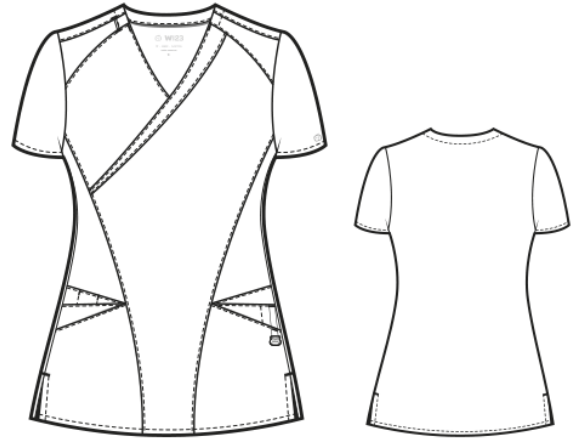

#120 Mock Wrap Scrub Top

BLAC CARI CEIL EGGP GALA GRAP HTPK HUNT NAVY PEWT ROYA WHIT

LAUNIE

Sizes: **XXS — 5XL**

WOMEN'S MODERN FIT:

Cut closer to your shape for a flattering and contoured look without sacrificing comfort.

WOMEN'S TRUE-PLUS FIT:

Fit exclusively for curvy shapes. Comfortable, flattering and unrestricted for an effortless look and feel.

	Women's Modern Fit						True-Plus Fit				
	XXS	XS	S	M	L	XL	1X	2X	3X	4X	5X
Ready-to-Wear	0	2	4-6	8-10	12-14	16-18	17-18	20-22	24-26	28-30	32-34
Bust	30-31	32-33	34-35	36-38	39-42	43-46	46-47	48-51	52-55	56-59	60-64
Waist	22-23	24-25	26-27	28-30	31-34	35-38	38-39	40-43	44-47	48-51	52-56
Hip	32-33	34-35	36-37	38-40	41-44	45-48	48-49	50-53	54-57	58-61	62-66

Inseam: Regular-31", Petite-28 1/2", Tall-33"

1 ABC CARD