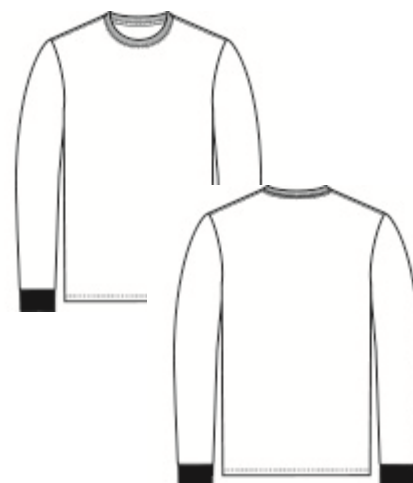

#162 Port & Company Long Sleeve Core Blend Unisex