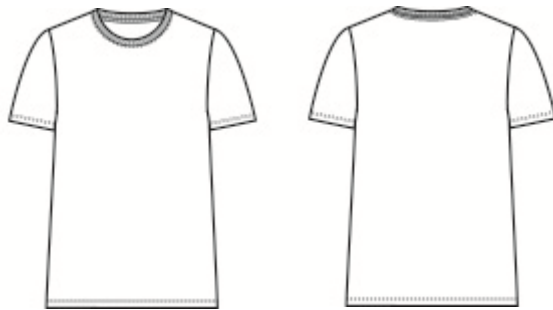

#115 Ladies Port & Company Short Sleeve Tee

- 6.1-ounce, 100% soft spun cotton
- 98/2 cotton/poly (Ash)
- 90/10 cotton/poly (Athletic Heather)
- 1x1 rib knit collar
- Shoulder to shoulder back neck tape
- Shorter cut through the body and sleeves for a more feminine fit

Ladies Sizes: XS—4XL