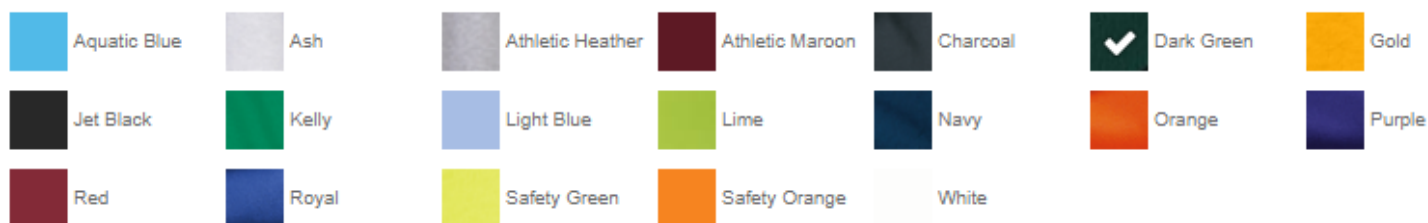

**SIZES:
S - 6XL**

A reliable choice for comfort, softness and durability.

- 5.5-ounce, 50/50 cotton/poly
- Made with up to 5% recycled polyester from plastic bottles
- Rib knit collar
- Back neck tape

* Clinic approved