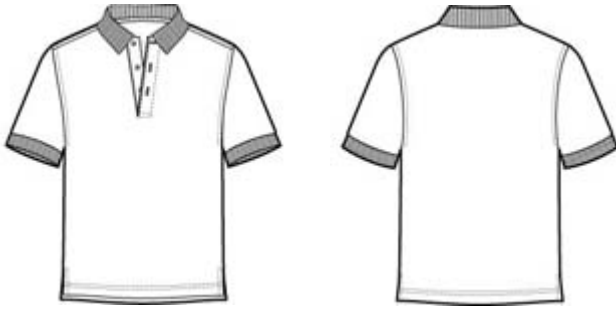

# #106 Short-Sleeve Polo

An enduring favorite, our comfortable classic polo is anything but ordinary. With superior wrinkle and shrink resistance, a silky soft hand and an incredible range of styles, sizes and colors, it's a first-rate choice for uniforming just about any group.