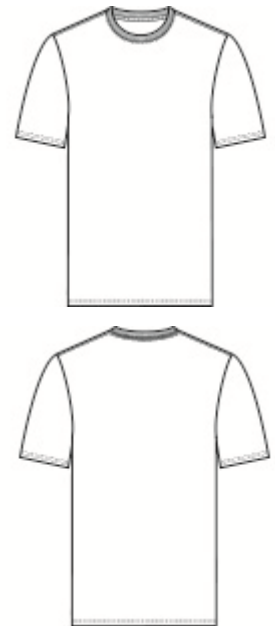

Adult Sizes: S—6XL