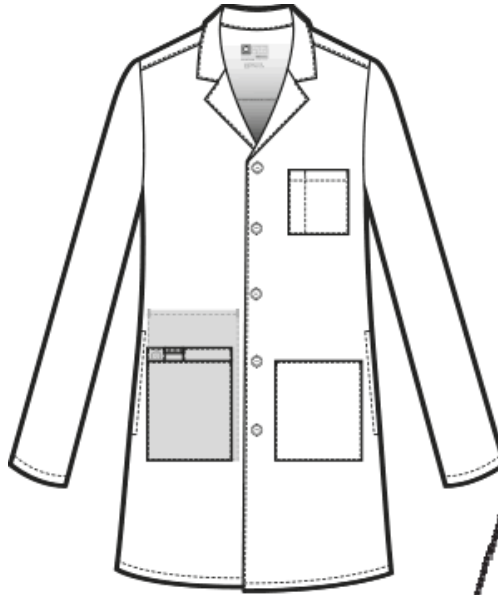

#144 Men's Lab Coat

Men's Sizes:
XS—5XL

	XXS	XS	S	M	L	XL	2X	3X	4X	5X
Chest	31-32	33-34	35-37	38-40	41-44	45-48	49-52	53-56	57-60	61-64
Waist	23-24	25-26	27-29	30-32	33-36	37-40	41-44	45-48	49-52	53-57
Hip	32-33	34-35	36-38	39-41	42-45	46-49	50-53	54-57	58-61	62-65

1 ABC CARD