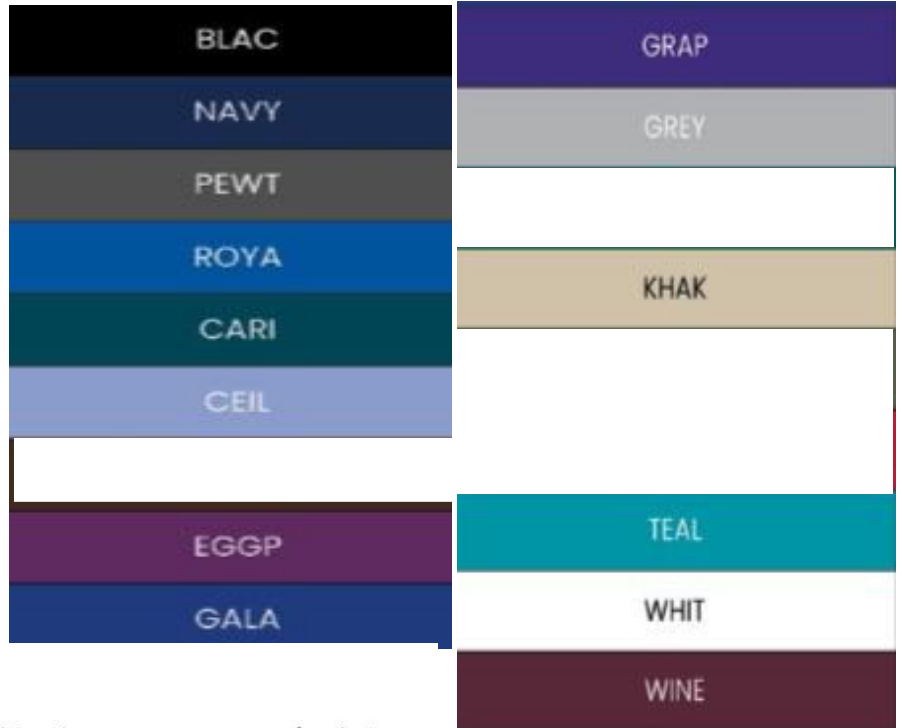

#119 Pro Women's 4 Pocket Notch Neck Scrub Top

- Modern fit
- Length: 28.25" (size medium)
- Two top-loading pockets
- Two side-entry pockets with utility loop on wearer's right
- Notched neck
- Badge loop on shoulder
- Curved princess seams
- Side hem vents
- Embroidery-friendly
- Stretchy polyester-rayon blend performance fabric
- 78% Polyester/20% Rayon/2% Spandex

Ladies: XXS — 5XL

Women's Size Chart	XXS	XS	S	M	L	XL	1X*	2XL	3XL	4XL	5XL
Ready-to-Wear	0	2	4-6	8-10	12-14	16-18	17-18	20-22	24-26	28-30	32-34
Bust (Inch)	31-32	33-34	35-36	37-38	40-43	44-47	46-47	48-51	52-56	56-58	60-64
Waist (Inch)	23-24	25-26	27-28	29-31	32-35	36-39	38-39	40-43	44-47	48-51	52-56
Hip (Inch)	33-34	35-36	37-38	39-41	42-45	46-49	48-49	50-53	54-57	58-61	62-66
Bust (cm)	79-82	83-87	89-92	93-100	101-110	111-119	117-120	121-130	131-140	141-150	151-163
Waist (cm)	58-62	63-67	68-72	73-80	81-89	90-99	97-100	101-110	111-120	121-130	131-142
Hip (cm)	84-87	88-92	93-96	99-105	106-115	116-124	122-126	126-136	136-146	146-155	156-166

*Fit in M23 & Barrow only

Inseam: Regular-28 h'-31"(72-79cm), Petite-26 h'-28 h"(67-72cm), Tall-30 h'-33"(76-84cm)

1 ABC CARD