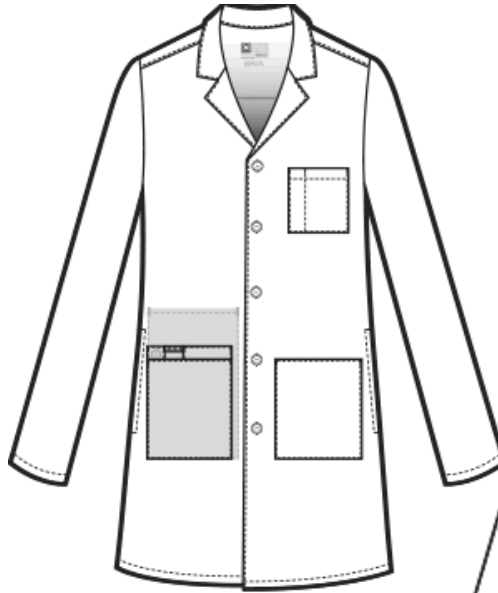

#144 Men's Lab Coat

**Men's Sizes:
XS—5XL**

	XXS	XS	S	M	L	XL	2X	3X	4X	5X
Chest	31-32	33-34	35-37	38-40	41-44	45-48	49-52	53-56	57-60	61-64
Waist	23-24	25-26	27-29	30-32	33-36	37-40	41-44	45-48	49-52	53-57
Hip	32-33	34-35	36-38	39-41	42-45	46-49	50-53	54-57	58-61	62-65

1 ABC CARD