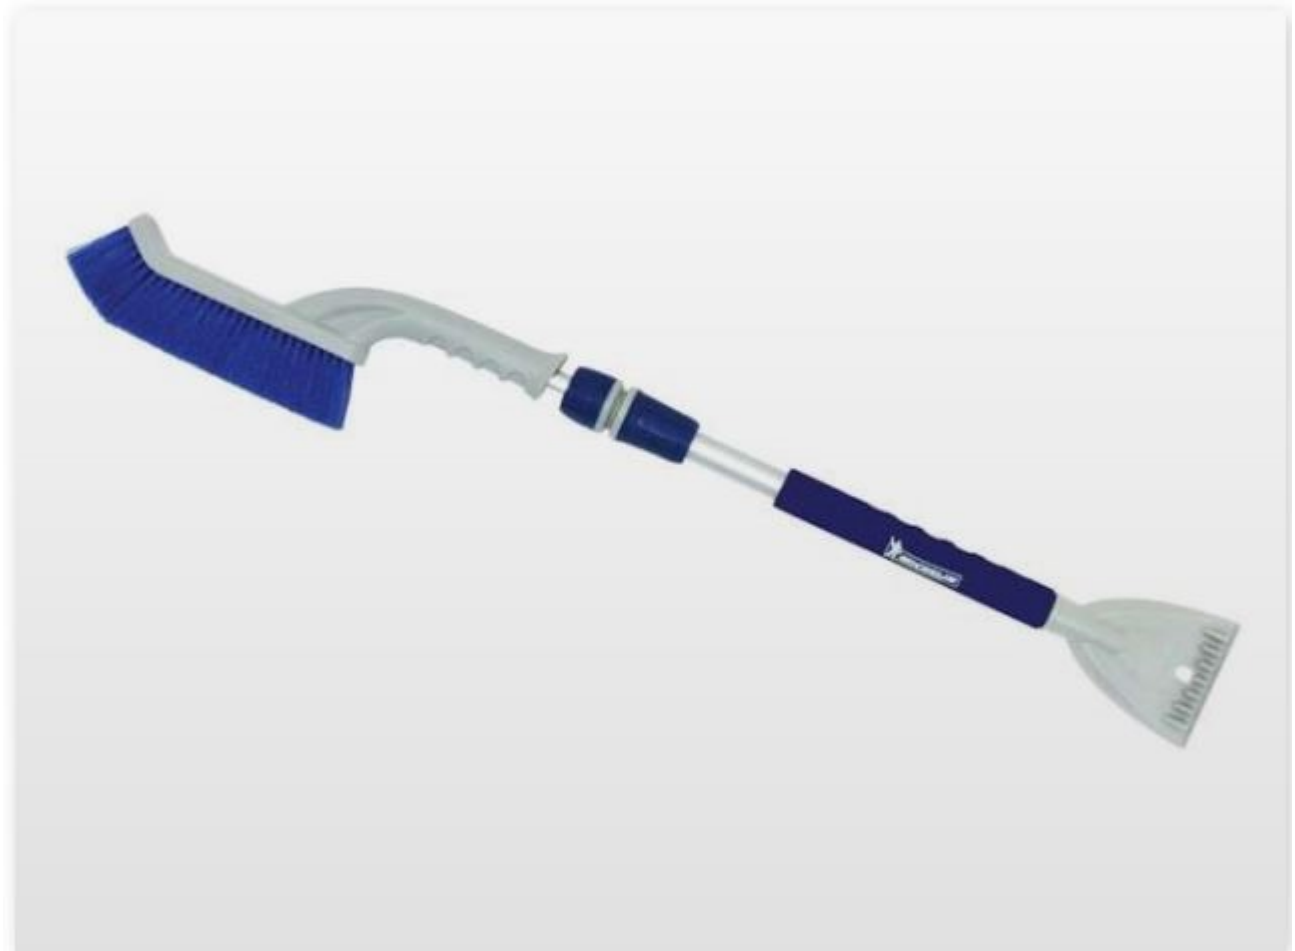

1 ABC CARD

#190 Michelin 45" Telescopic Snow Brush

This snow brush features a curved brush tip and ice scraper to help tackle heavy snow build-up. The telescopic handle extends to 45" which is ideal for larger cars, SUVs, trucks and hard to reach spots.