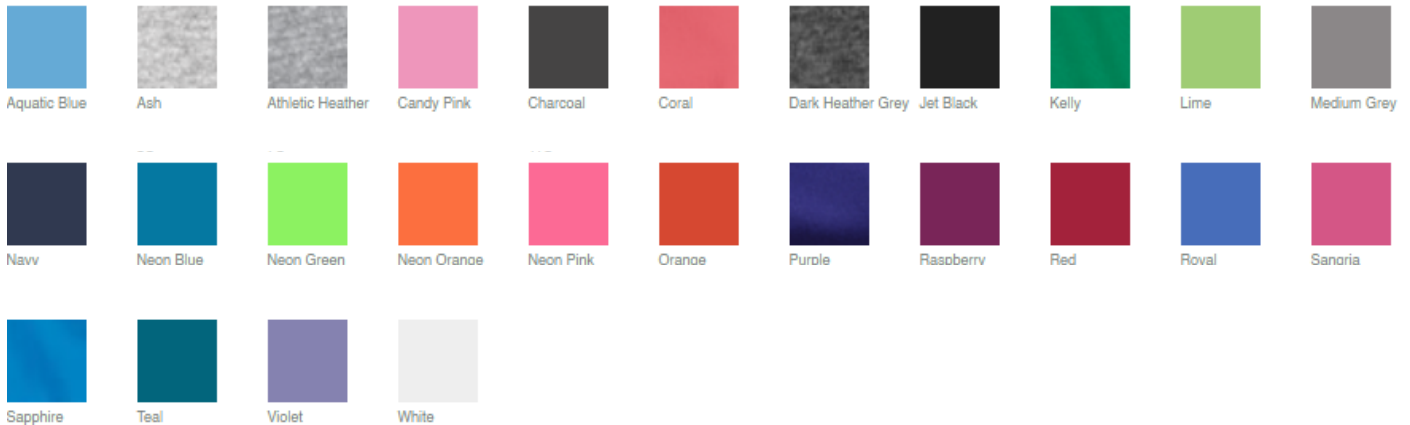

Product Description

A v-neck gives our budget-friendly tee an up-to-date style.

- 5.4-ounce, 100% cotton
- 50/50 cotton/poly (Neons, Dark Heather Grey)
- 90/10 cotton/poly (Athletic Heather)
- 98/2 cotton/poly (Ash)
- Side seamed with a contoured body for a feminine fit

Ladies Sizes: XS—4XL