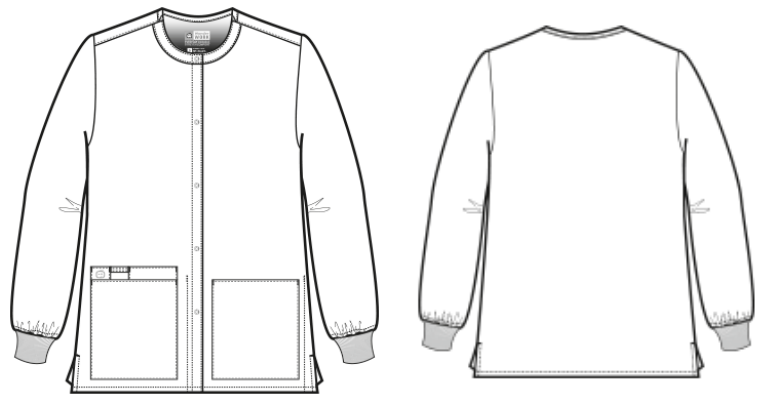

#128 Unisex Snap Front Scrub Jacket

Unisex Sizes:
XS—5XL