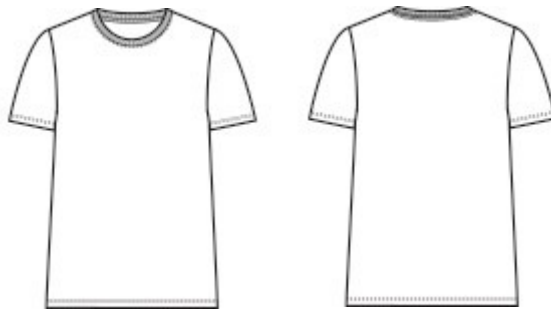

- 6.1-ounce, 100% soft spun cotton
- 98/2 cotton/poly (Ash)
- 90/10 cotton/poly (Athletic Heather)
- 50/50 cotton/poly (Dark Heather)

Adult Sizes: S—6XL

SIZE CHART

	S	M	L	XL	2XL	3XL	4XL	5XL	6XL
Chest	35-37	38-40	41-43	44-46	47-49	50-53	54-57	58-60	61-63

1 ABC CARD

#115 Ladies Port & Company Short Sleeve Tee

- 6.1-ounce, 100% soft spun cotton
- 98/2 cotton/poly (Ash)
- 90/10 cotton/poly (Athletic Heather)
- 1x1 rib knit collar
- Shoulder to shoulder back neck tape
- Shorter cut through the body and sleeves for a more feminine fit