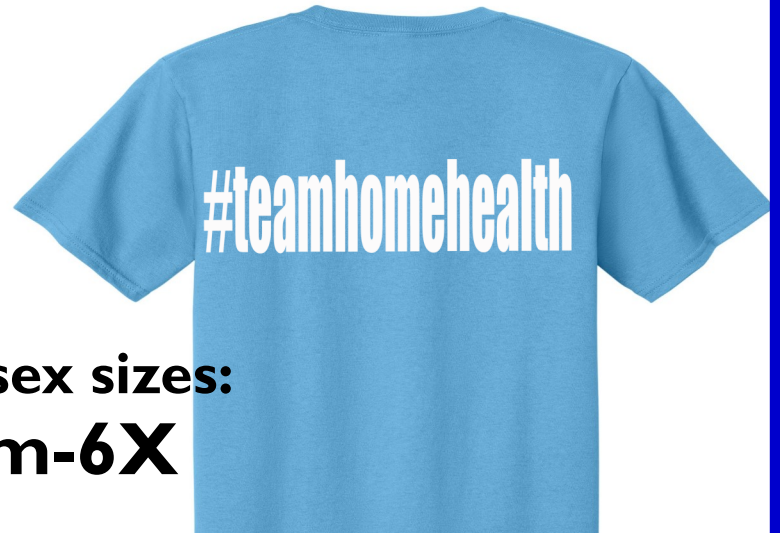

Unisex sizes:
Sm-6X

B-Long Sleeve colors

C-Sweatshirt colors

	S	M	L	XL	2XL	3XL	4XL	5XL	6XL
Chest	35-37	38-40	41-43	44-46	47-49	50-53	54-57	58-60	61-63

Pick your color!
Pick your style: A, B, C !

1 ABC CARD