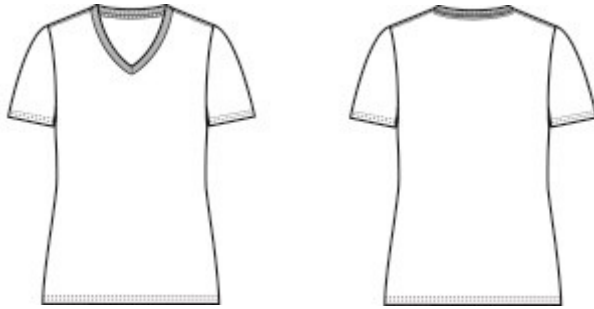

Adult Unisex Sizes: S-6X

SIZE CHART

	S	M	L	XL	2XL	3XL	4XL	5XL	6XL
Chest	35-37	38-40	41-43	44-46	47-49	50-53	54-57	58-60	61-63

Pick your design and color!
Pick your style: A, B, C !

1 ABC CARD

#135 Ladies Port & Company V-Neck T-Shirt