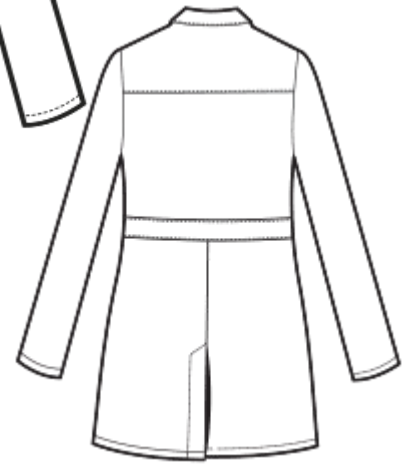

#144 Men's Lab Coat

**Men's Sizes:
XS—5XL**

	XXS	XS	S	M	L	XL	2X	3X	4X	5X
Chest	31-32	33-34	35-37	38-40	41-44	45-48	49-52	53-56	57-60	61-64
Waist	23-24	25-26	27-29	30-32	33-36	37-40	41-44	45-48	49-52	53-57
Hip	32-33	34-35	36-38	39-41	42-45	46-49	50-53	54-57	58-61	62-65

1 ABC CARD