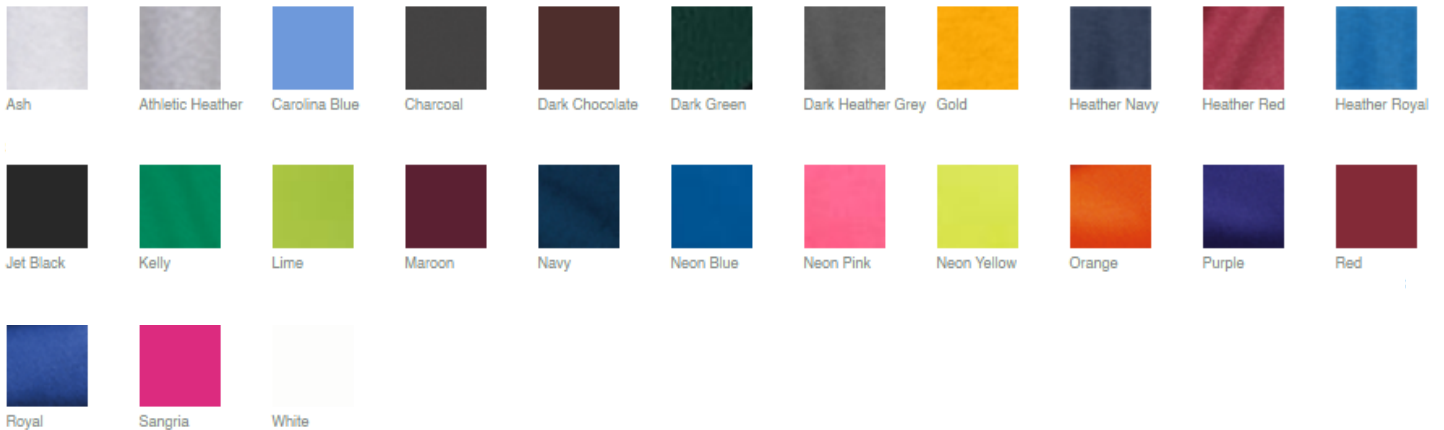

- 7.8-ounce, 50/50 cotton/poly fleece
- Air jet yarn for a soft, pill-resistant finish

Adult Sizes: S—4XL