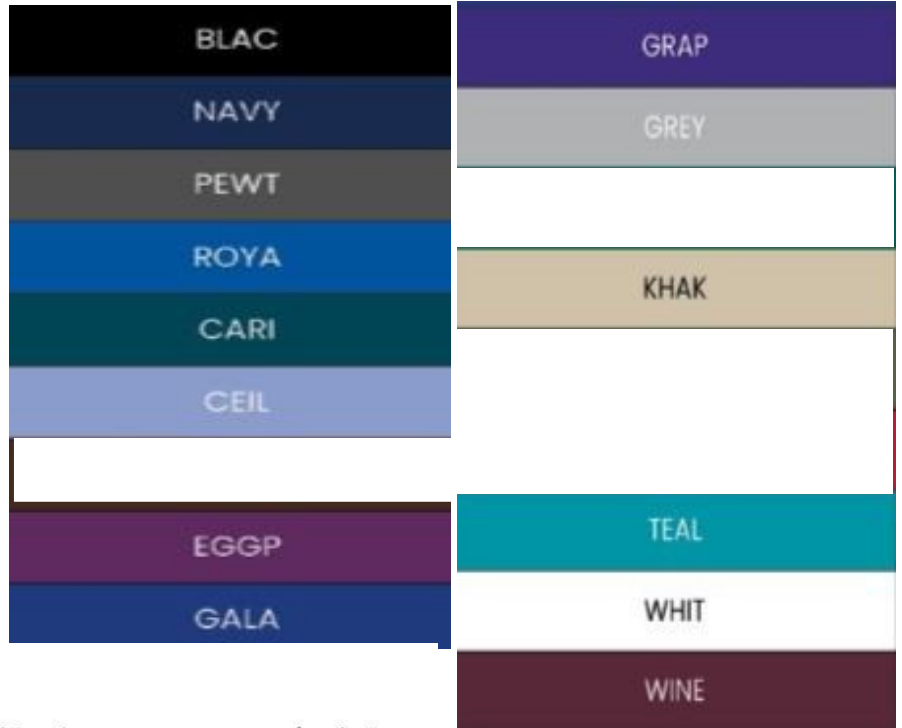

#119 Pro Women's 4 Pocket Notch Neck Scrub Top

- Modern fit
- Length: 28.25" (size medium)
- Two top-loading pockets
- Two side-entry pockets with utility loop on wearer's right
- Notched neck
- Badge loop on shoulder
- Curved princess seams
- Side hem vents
- Embroidery-friendly
- Stretchy polyester-rayon blend performance fabric
- 78% Polyester/20% Rayon/2% Spandex

Ladies: XXS — 5XL

Women's Size Chart	XXS	XS	S	M	L	XL	1X*	2XL	3XL	4XL	5XL
Ready-to-Wear	0	2	4-6	8-10	12-14	16-18	17-18	20-22	24-26	28-30	32-34
Bust (inch)	31-32	33-34	35-36	37-38	40-43	44-47	46-47	48-51	52-55	56-59	60-64
Waist (inch)	23-24	25-26	27-28	29-31	32-35	36-39	38-39	40-43	44-47	48-51	52-56
Hip (inch)	33-34	35-36	37-38	39-41	42-45	46-49	48-49	50-53	54-57	58-61	62-66
Bust (cm)	78-82	83-87	88-92	93-100	101-110	111-119	117-120	121-130	131-140	141-150	151-163
Waist (cm)	58-62	63-67	68-72	73-80	81-89	90-99	97-100	101-110	111-120	121-130	131-142
Hip (cm)	84-87	88-92	93-98	99-105	106-115	116-124	122-125	126-135	136-145	146-155	156-168

*1x in W23 & flared only.

Inseam: Regular-28 1/2"-31"(72-79cm), Petite-26 1/2"-28 1/2"(67-72cm), Tall-30 1/2"-33"(76-84cm)

1 ABC CARD