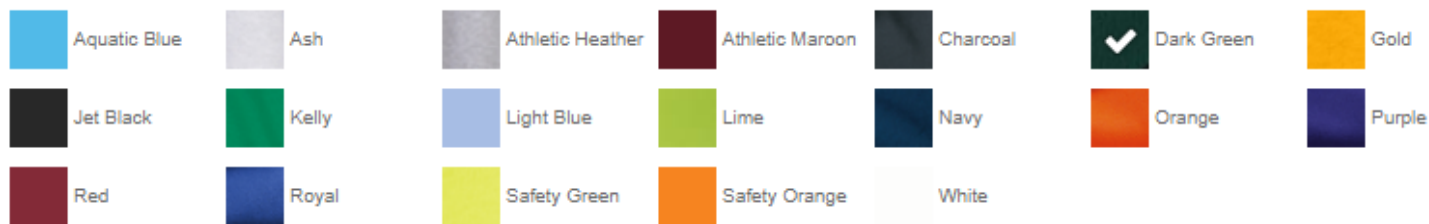

SIZE CHART

	S	M	L	XL	2XL	3XL	4XL	5XL	6XL
Chest	35-37	38-40	41-43	44-46	47-49	50-53	54-57	58-60	61-63

1 ABC CARD