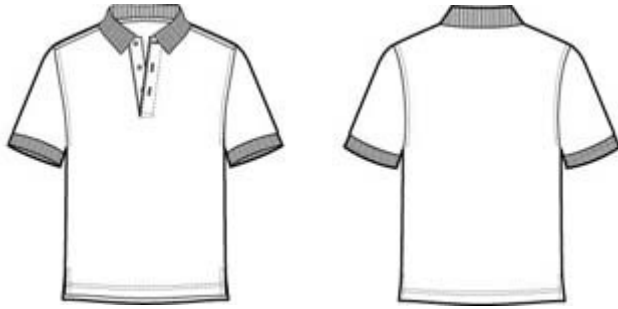

#106 Short-Sleeve Polo