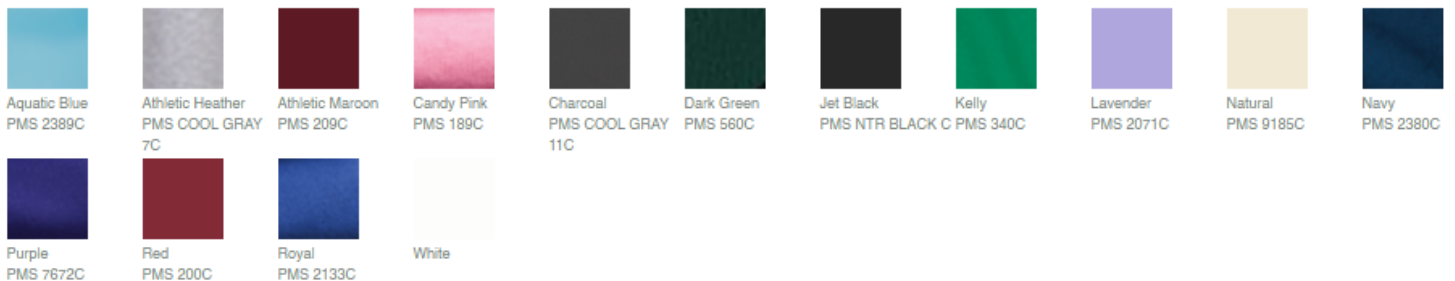

COLOR INFORMATION

	XS	S	M	L	XL	XXL	3XL	4XL
Size	2	4/6	8/10	12/14	16/18	20/22	24/26	28/30
Bust	32-34	35-36	37-38	39-41	42-44	45-47	48-51	52-55

1 ABC CARD