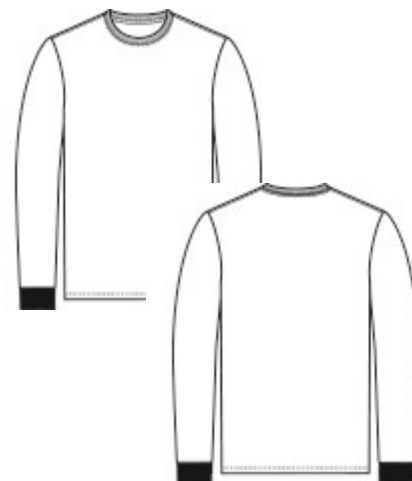

#162 Port & Company Long Sleeve Core Blend Unisex

**SIZES:
S - 6XL**

A reliable choice for comfort, softness and durability.

- 5.5-ounce, 50/50 cotton/poly
- Made with up to 5% recycled polyester from plastic bottles
- Rib knit collar
- Back neck tape

* Clinic approved