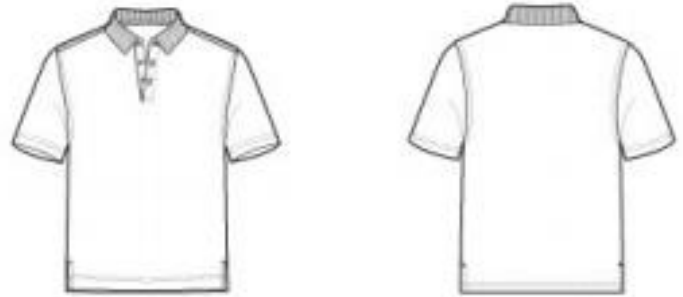

#224 Cornerstone Snag-Proof Polo

Tough enough for most general work environments, this high-performance polo defies snags, resists wrinkles, fights odors and wicks moisture so you keep your professional edge all day long.

- 6.6-ounce snag-proof polyester
- Rental friendly
- Tag-free label
- Flat knit collar
- 3-button placket with dyed-to-match buttons
- Open hem sleeves
- Side vents

*Due to the nature of 100% polyester performance fabrics, special care must be taken throughout the screen printing process.

CARE INSTRUCTIONS

Machine wash cold with like colors. Only non-chlorine bleach if needed. Tumble dry low. Do not use fabric softener. Remove promptly. Cool iron if necessary. Do not dry clean.

Sizes: XS-6XL