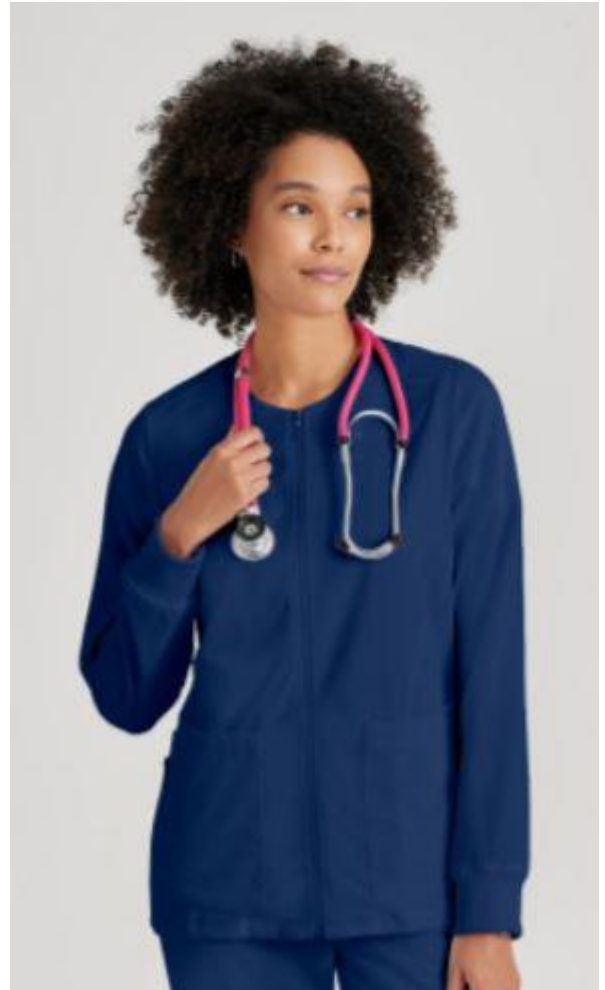

#246

Ladies Grey's Anatomy 5 PKT Gianna Warm Up

01 BLACK

40 CIEL BLUE

08 NEW ROYAL

471 MOONSTRUCK

10 WHITE

600 SCARLET RED

23 INDIGO

65 WINE

312 OLIVE

905 STEEL

328 BAHAMA

Matching top is located on
#189

37 HUNTER GREEN

Matching pants located
#245

39 TEAL