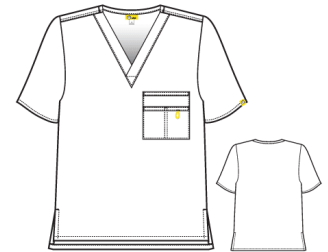

2 ABC CARDS

#218 1/4 Zip Sweatshirt

These durable, colorfast quarter-zips feature a better fit with minimal shrinkage, as well as 2x2 rib knit cuffs and waistband.

- 9-ounce, 65/35 ring spun combed cotton/poly fleece
- Twill-taped neck
- 2x2 rib knit cuffs and hem with spandex

Sizes: XS-4XL

SIZE CHART

	XS	S	M	L	XL	2XL	3XL	4XL
Chest	32-34	35-37	38-40	41-43	44-46	47-49	50-52	53-55

2 ABC CARDS

#219 Alpha-Unisex V Neck Top & Drawstring Cargo Pant

Sizes XXS-5X

UNISEX FIT:

Relaxed and roomy to accommodate a full range of shapes and sizes.