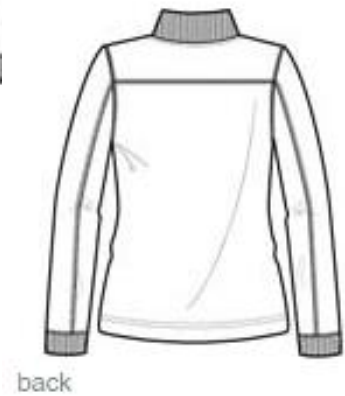

#213 Ladies 1/4 Zip Sweatshirt

- 9-ounce, 65/35 ring spun combed cotton/poly fleece
- 2x2 rib knit collar and cuffs with spandex
- Twill-taped neck
- Open hem

Ladies Sizes: XS—4XL

SIZE CHART

	XS	S	M	L	XL	XXL	3XL	4XL
Size	2	4/6	8/10	12/14	16/18	20/22	24/26	28/30
Bust	32-34	35-36	37-38	39-41	42-44	45-47	48-51	52-55

2 ABC CARDS