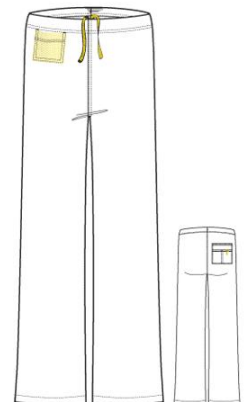

Sizes: XS-4XL

SIZE CHART

	XS	S	M	L	XL	2XL	3XL	4XL
Chest	32-34	35-37	38-40	41-43	44-46	47-49	50-52	53-55

2 ABC CARDS

#219 Alpha-Unisex V Neck Top & Drawstring Cargo Pant

Sizes XXS-5X

UNISEX FIT:

Relaxed and roomy to accommodate a full range of shapes and sizes.