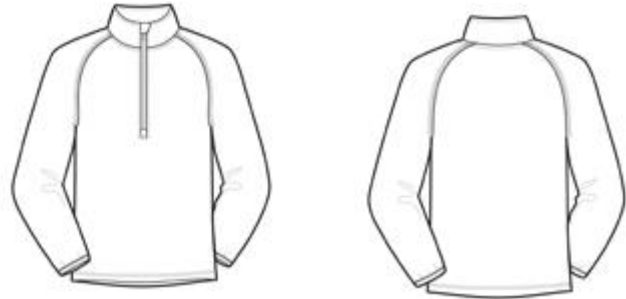

	XS	S	M	L	XL	2XL	3XL	4XL	5XL	6XL
Chest	32-34	35-37	38-40	41-43	44-46	47-49	50-53	54-57	58-60	61-63

2 ABC CARDS

#215 Men's 1/2 Zip Stretch Pullover

- 6.8-ounce, 90/10 poly/spandex jersey
- Tag-free label
- Smooth-faced
- Chin guard for additional comfort
- Cadet collar
- Taped neck
- Raglan sleeves
- Open cuffs and hem